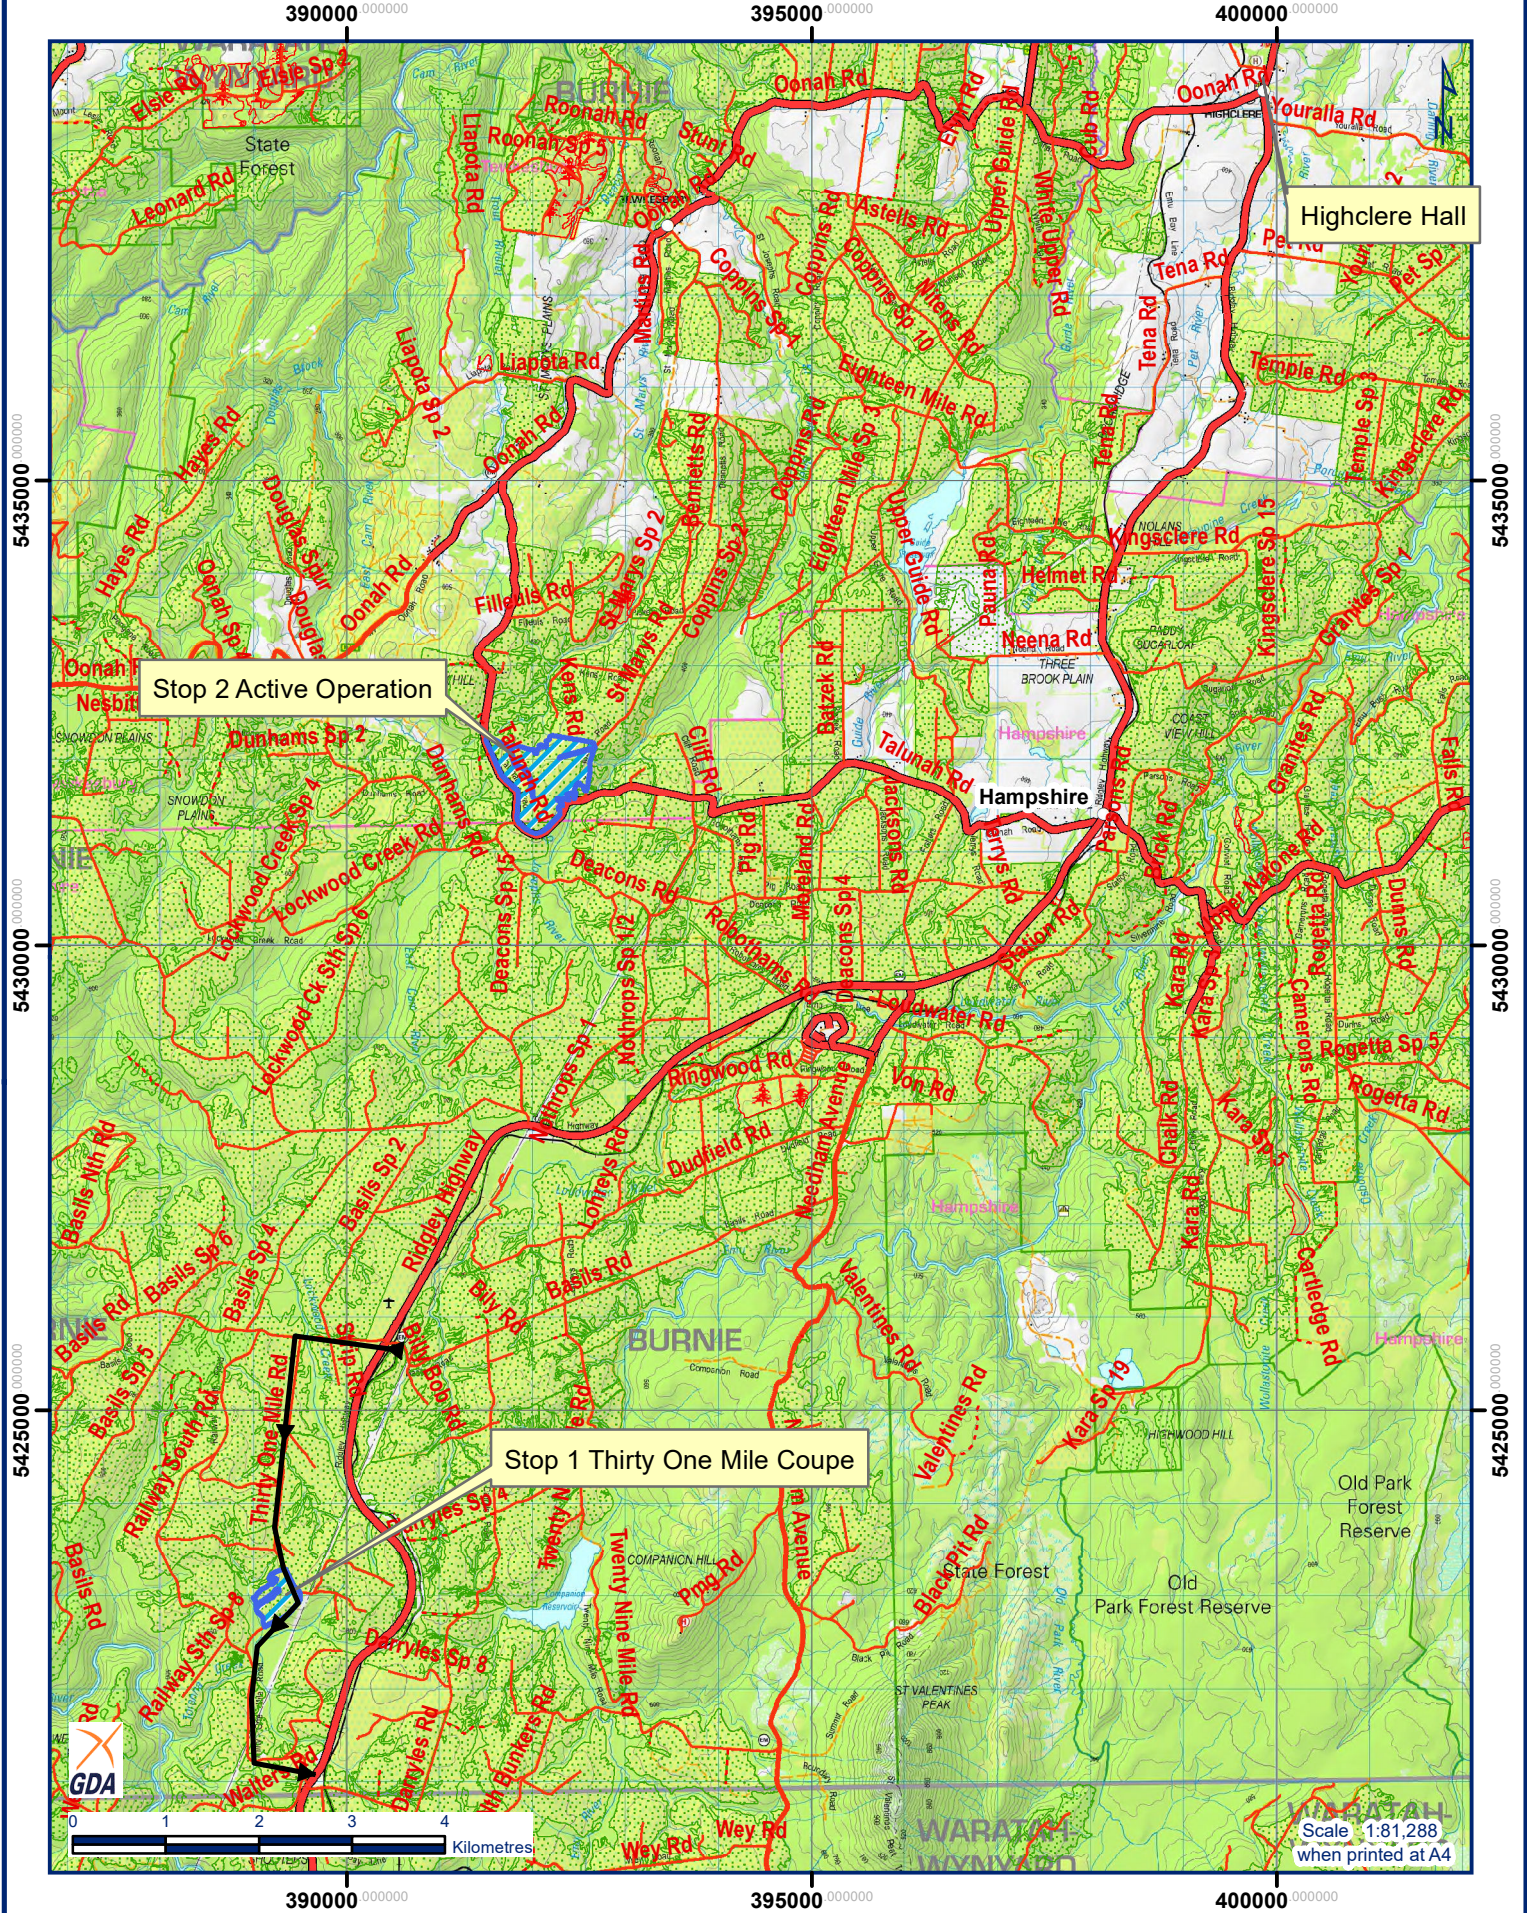

Private **Forests**
Tasmania

Tree
Alliance 

forico
future fibre 

1300 661 009 | treealliance.com.au

forico.com.au

" Thinning Field Trip Location Map

Legend:
 Coupe Boundary

Scale 1:81,288
 when printed at A4

Description:

Coordinate System: GDA 1994 MGA Zone 55
 Map Created by: , Map Date: 5/05/2023
 Map Version: Base